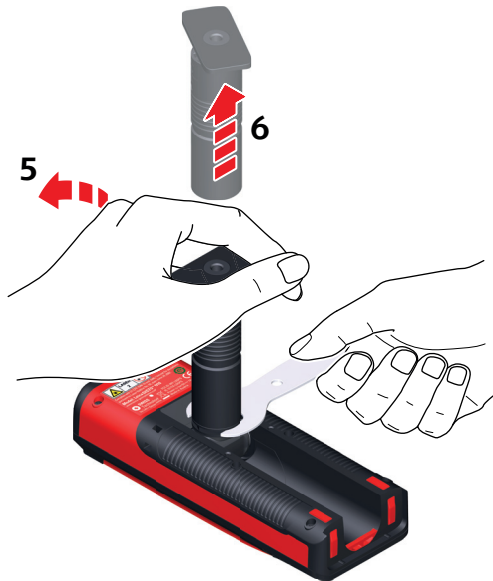

DISTO™ S910