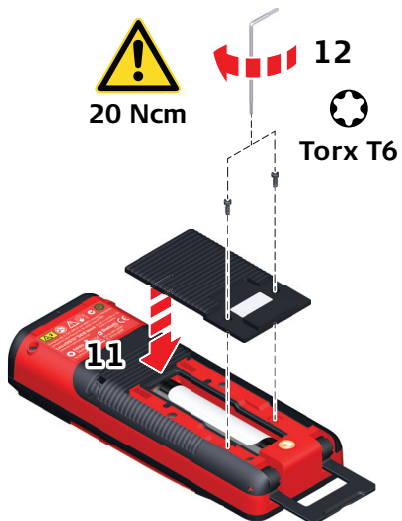

**Li-ion spare part for
DISTO™ D810 touch and S910**

**Order no.
806678**

DISTO™ D810 touch

DISTO™ D810 touch

DISTO™ D810 touch

DISTO™ D810 touch

DISTO™ S910

**Li-ion spare part for
DISTO™ D810 touch and S910**

**Order no.
806678**

DISTO™ S910

DISTO™ S910

DISTO™ S910

DISTO™ S910

220 Ncm

15

ON