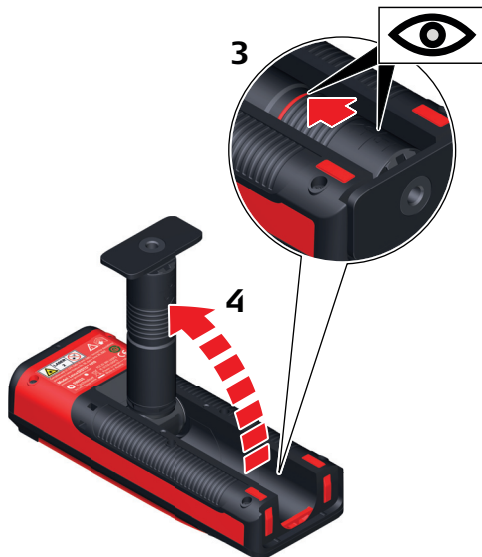

Quick Start

Battery changing instructions

for Leica DISTO™ D810 touch
and Leica DISTO™ S910

Version 1.0

1/12

- when it has to be **right**

Leica
Geosystems

DISTO™ D810

**Li-ion spare part for
DISTO™ D810 touch and S910**

**Order no.
806678**

DISTO™ D810 touch

DISTO™ D810 touch

DISTO™ D810 touch

DISTO™ D810 touch

DISTO™ S910

**Li-ion spare part for
DISTO™ D810 touch and S910**

**Order no.
806678**

DISTO™ S910

DISTO™ S910

DISTO™ S910

DISTO™ S910

220 Ncm

15

ON