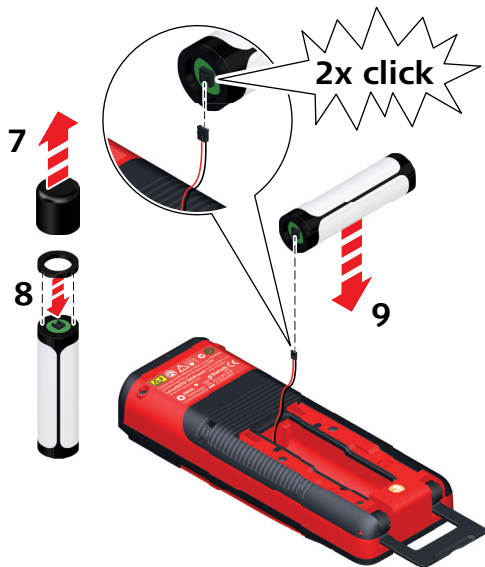

**Li-ion spare part for
DISTO™ D810 touch and S910**

**Order no.
806678**

DISTO™ D810 touch

DISTO™ D810 touch

DISTO™ D810 touch

DISTO™ D810 touch

DISTO™ S910

**Li-ion spare part for
DISTO™ D810 touch and S910**