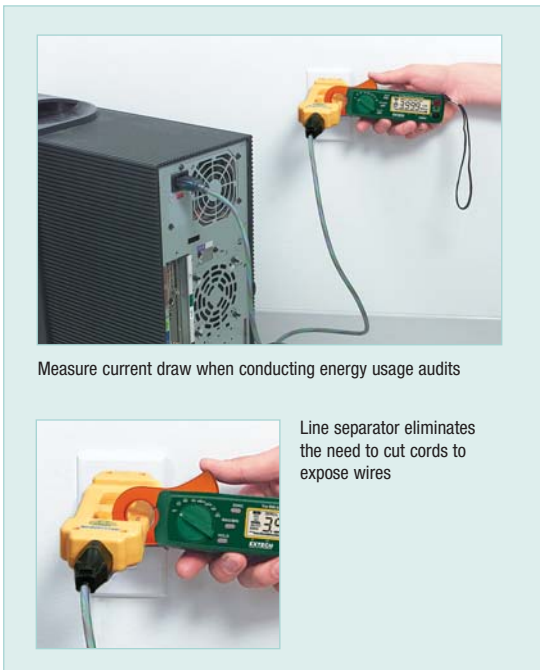

Mini DC/AC Clamp Meters

Ideal for low current measurements
Extech's Mini Clamp Meters, with their high resolution, are the ideal tools for accurately measuring very low AC & DC currents. Smaller in size than traditional clamp meters, they easily fit into tight spaces.

Features:

- Three models provide high Accuracy and Resolution
- Large 4000 count LCD display with full function indication
- Fast 40 segment analog bargraph
- One touch "Auto Zero" for DCA measurements eliminates the need to turn a knob to zero adjust
- Data hold, Max/Min recall display
- 0.9" (23mm) clamp jaw opening
- Overload protection to 400A DC
- True RMS models recommended for measurements where distortion may otherwise cause inaccuracies
- Optional 3-prong AC Line Separator enables safe and easy measurements on power cables with molded plugs (splits hot conductor from neutral and ground)

Specifications	30A Clamp Meter	200A Clamp DMM	400A Clamp DMM
AC Current:	0-30A	200A	—
Resolution	10mA	100mA	—
Accuracy	±(2.0%+5d)@50/60Hz	±(1.0%+2d)	—
DC Current:	0-30A	40A	—
Resolution	10mA	10mA	—
Accuracy	—	±(1.0%+2d)	—
AC Voltage:	0-400V	400V	—
Resolution	0.1V	0.1V	—
Accuracy	±(2.0%+5d)	±(1.5%+4d) (50/60Hz)	—
DC Voltage:	0-400V	400V	—
Resolution	0.1V	0.1V	—
Accuracy	±(1.0%+2d)	±(1.0%+2d)	—
DCA:	—	—	40A/400A
Resolution	—	—	10mA/100mA
Accuracy	—	—	1.0% ±2d
ACA (True RMS):	—	—	4A/40A/100A/400A
Resolution	—	—	1mA/10mA/100mA/100mA
Accuracy	—	—	1.5% ±3d
Resistance:	—	400Ω	—
Resolution	—	0.1 Ohm	—
Accuracy	—	±(1.5%+2d)	—
Frequency:	—	10kHz	10kHz
Resolution	—	0.01Hz	0.01-100Hz
Accuracy	—	±(0.5%+2d)	±0.5% ±2d
Dimensions:	7.2x2.5x1.4" (183x64x36mm)	7x1.75x1.25" (178x45x32mm)	7.2x2.5x1.4" (183x64x36mm)
Weight:	6.2 oz (190g)	6 oz (170g)	6.2 oz (190g)